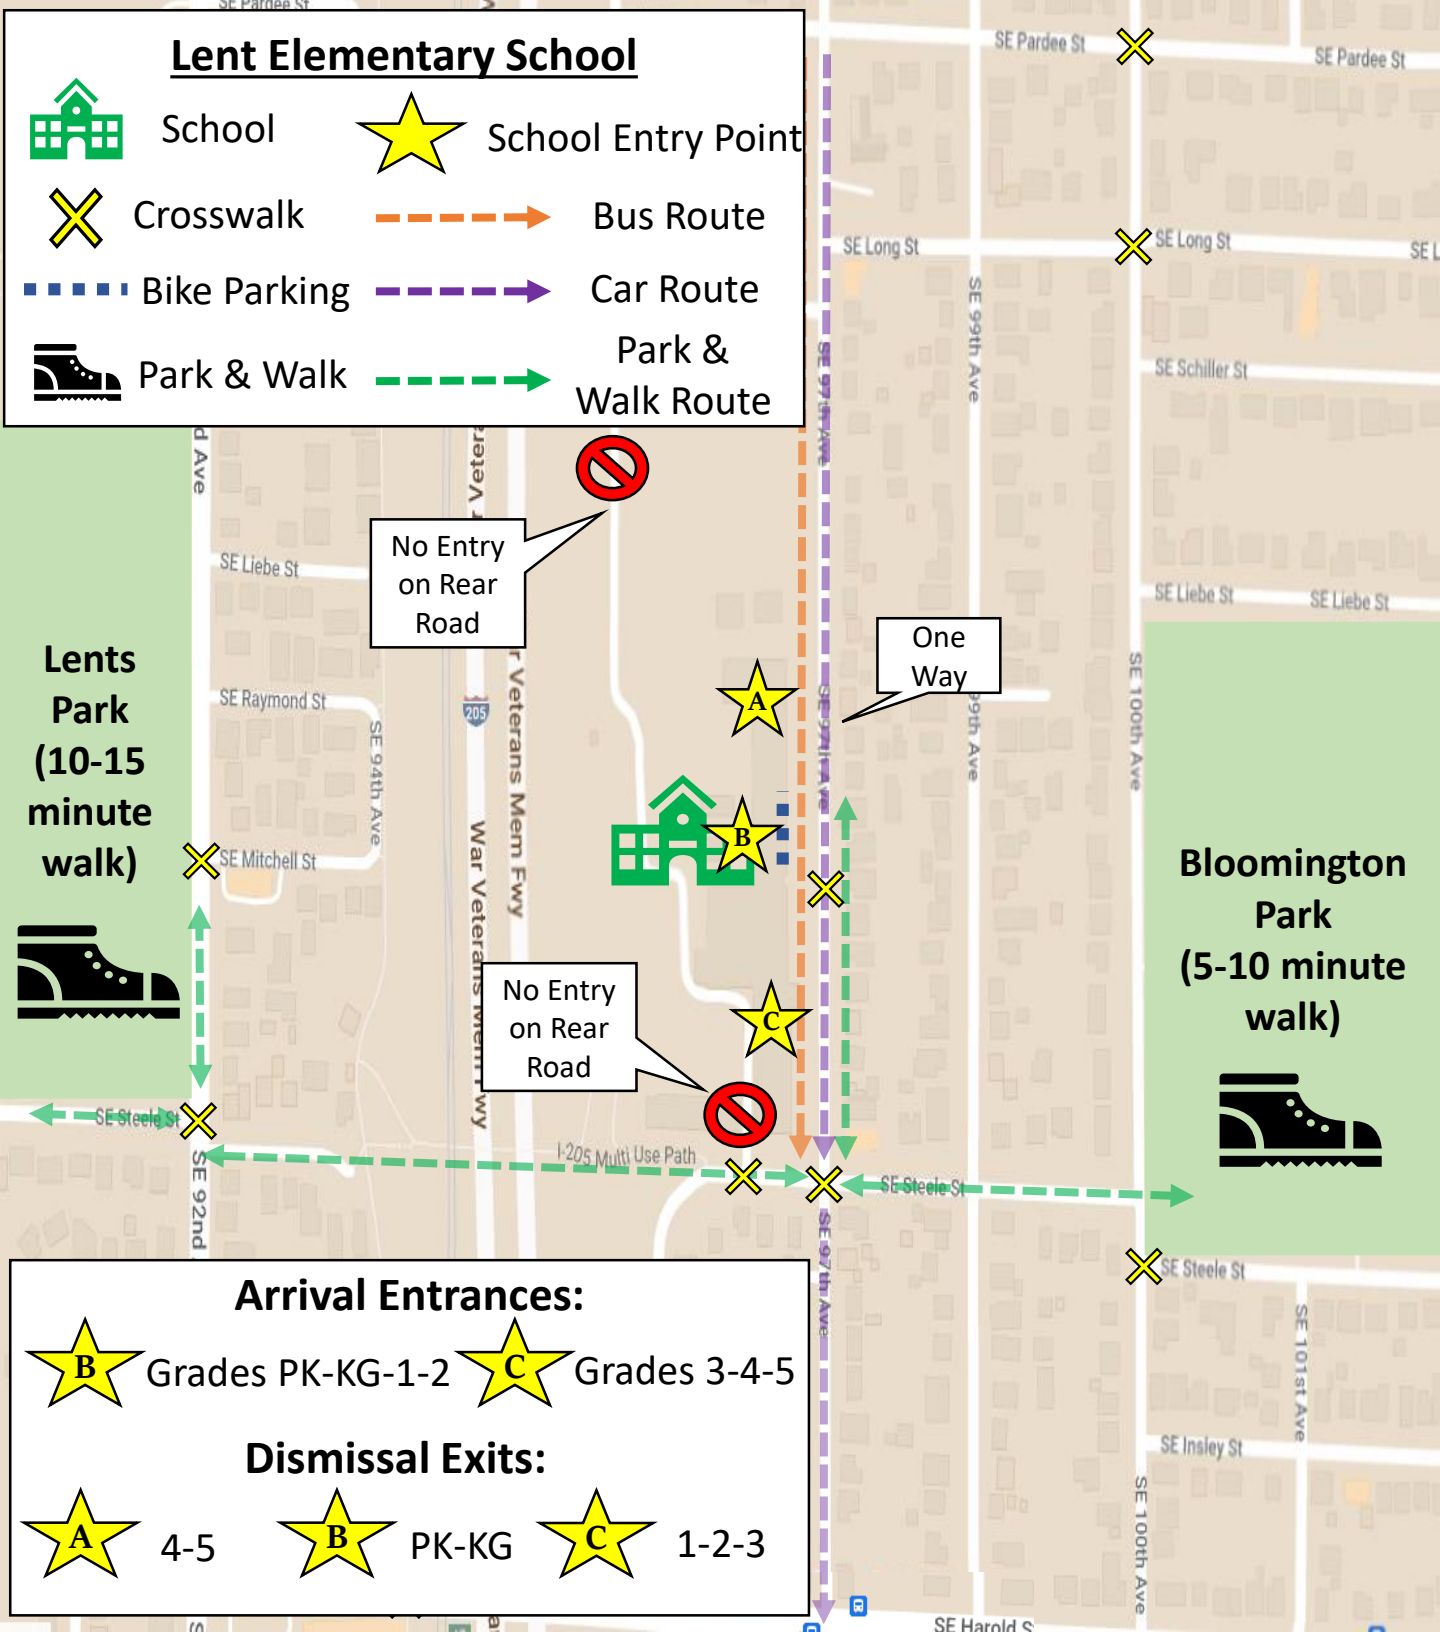

Lent Elementary School

	School		School Entry Point
	Crosswalk		Bus Route
	Bike Parking		Car Route
	Park & Walk		Park & Walk Route

No Entry on Rear Road

One Way

Lents Park
(10-15 minute walk)

Bloomington Park
(5-10 minute walk)

Arrival Entrances:

 Grades PK-KG-1-2  Grades 3-4-5

Dismissal Exits:

 4-5  PK-KG  1-2-3