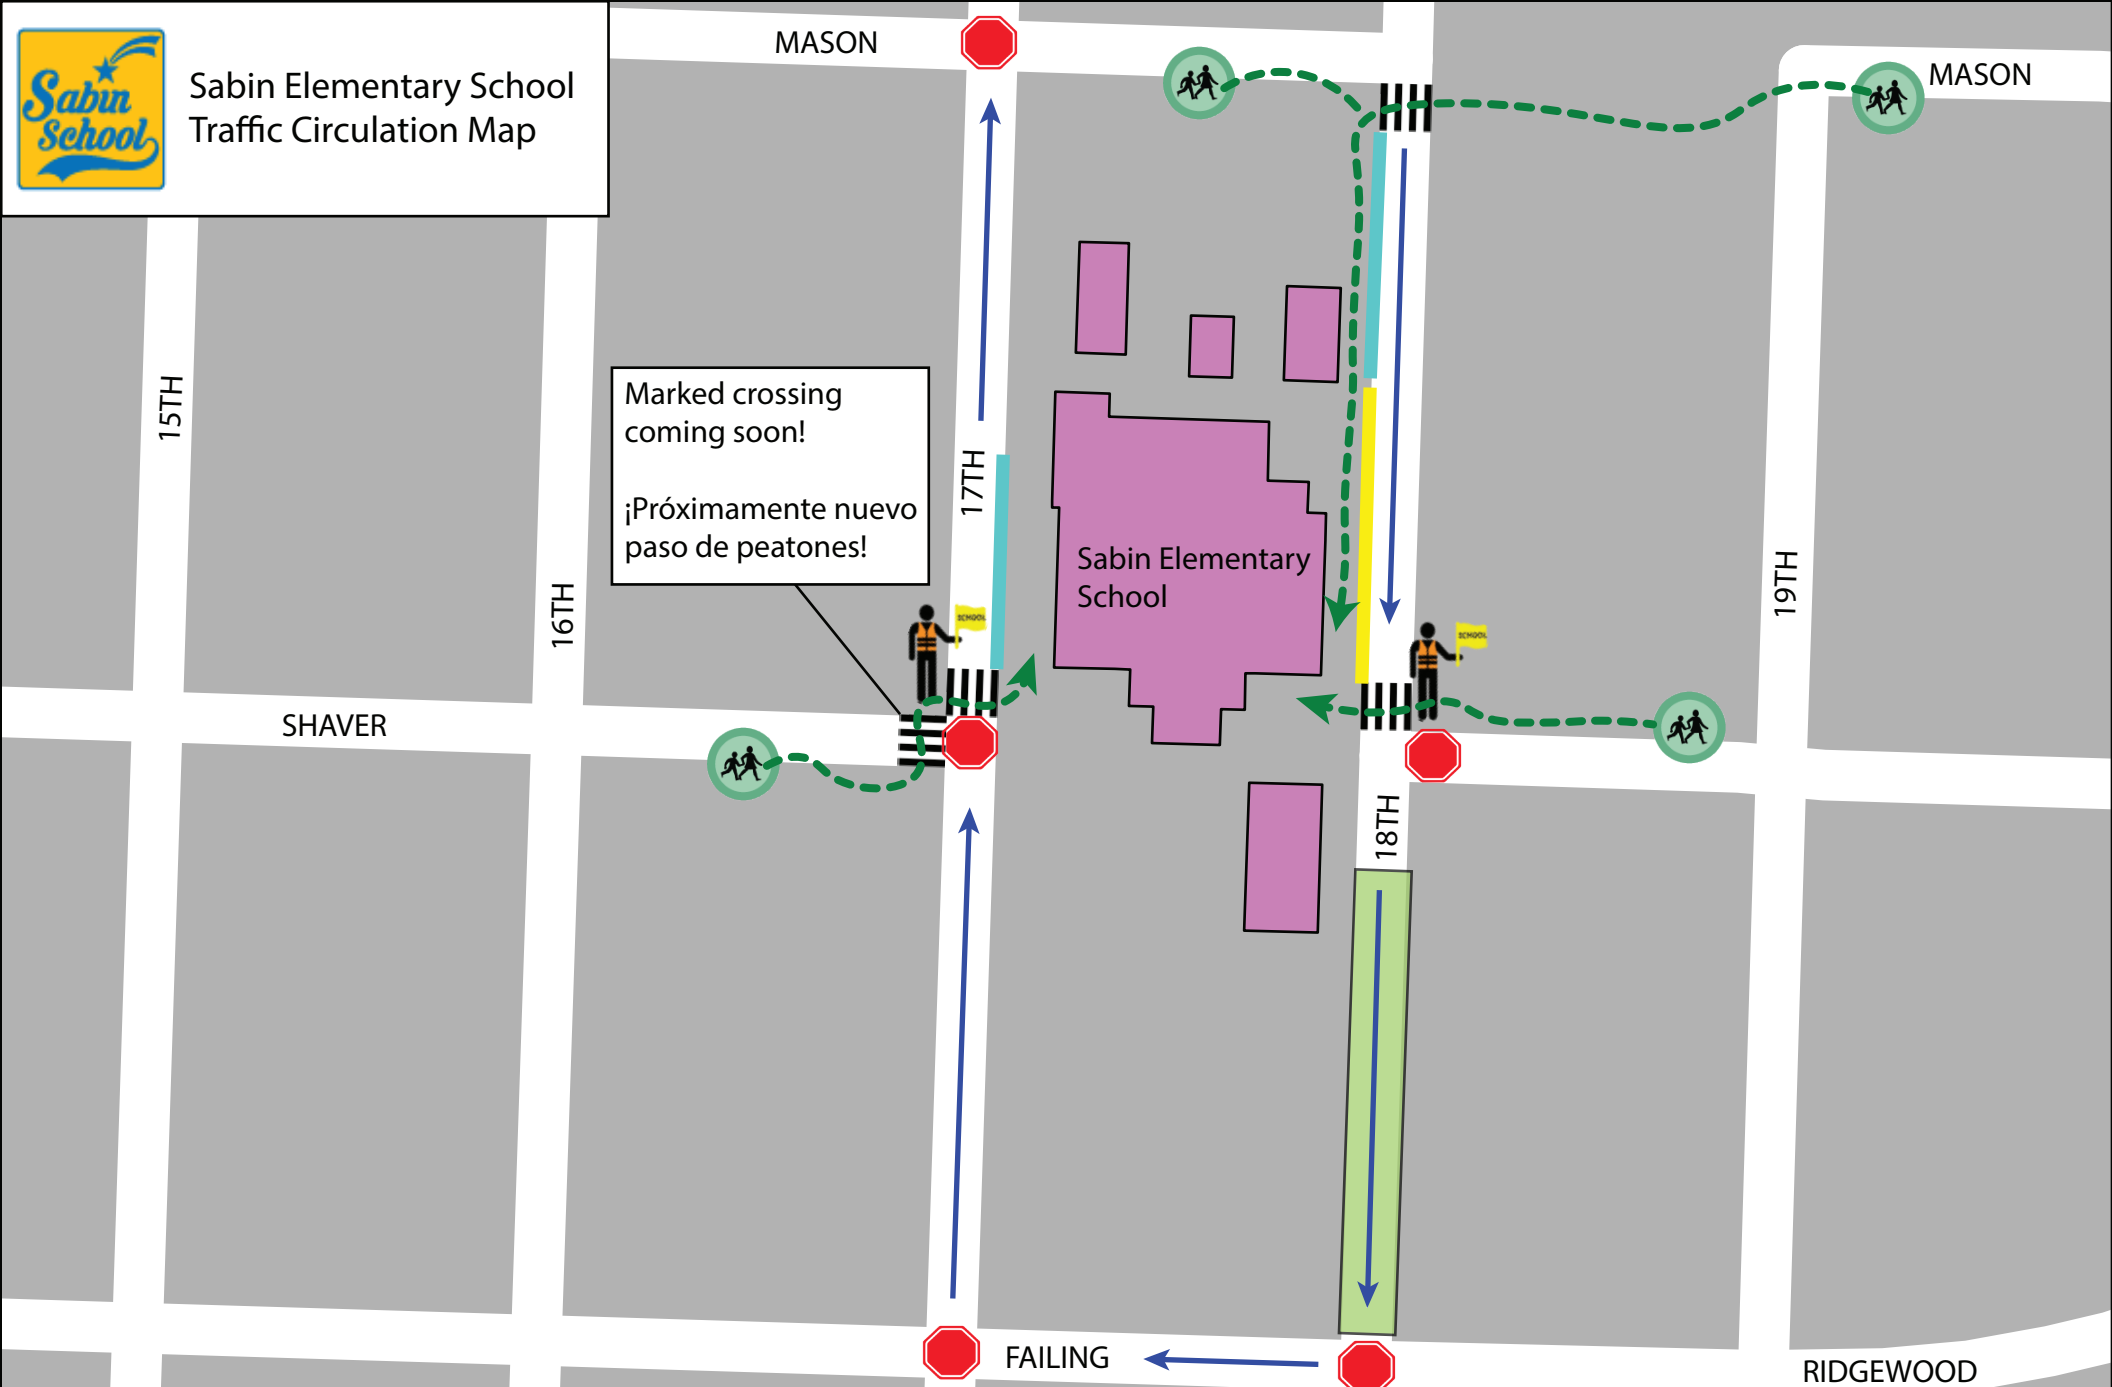

Sabin Elementary School Traffic Circulation Map

Walk and Roll Location 	Marked Crossing 	Staff Parking 
Driving Route 	Bus Zone 	Parent/Guardian Drop-off/Pick-up 
Stop Sign 