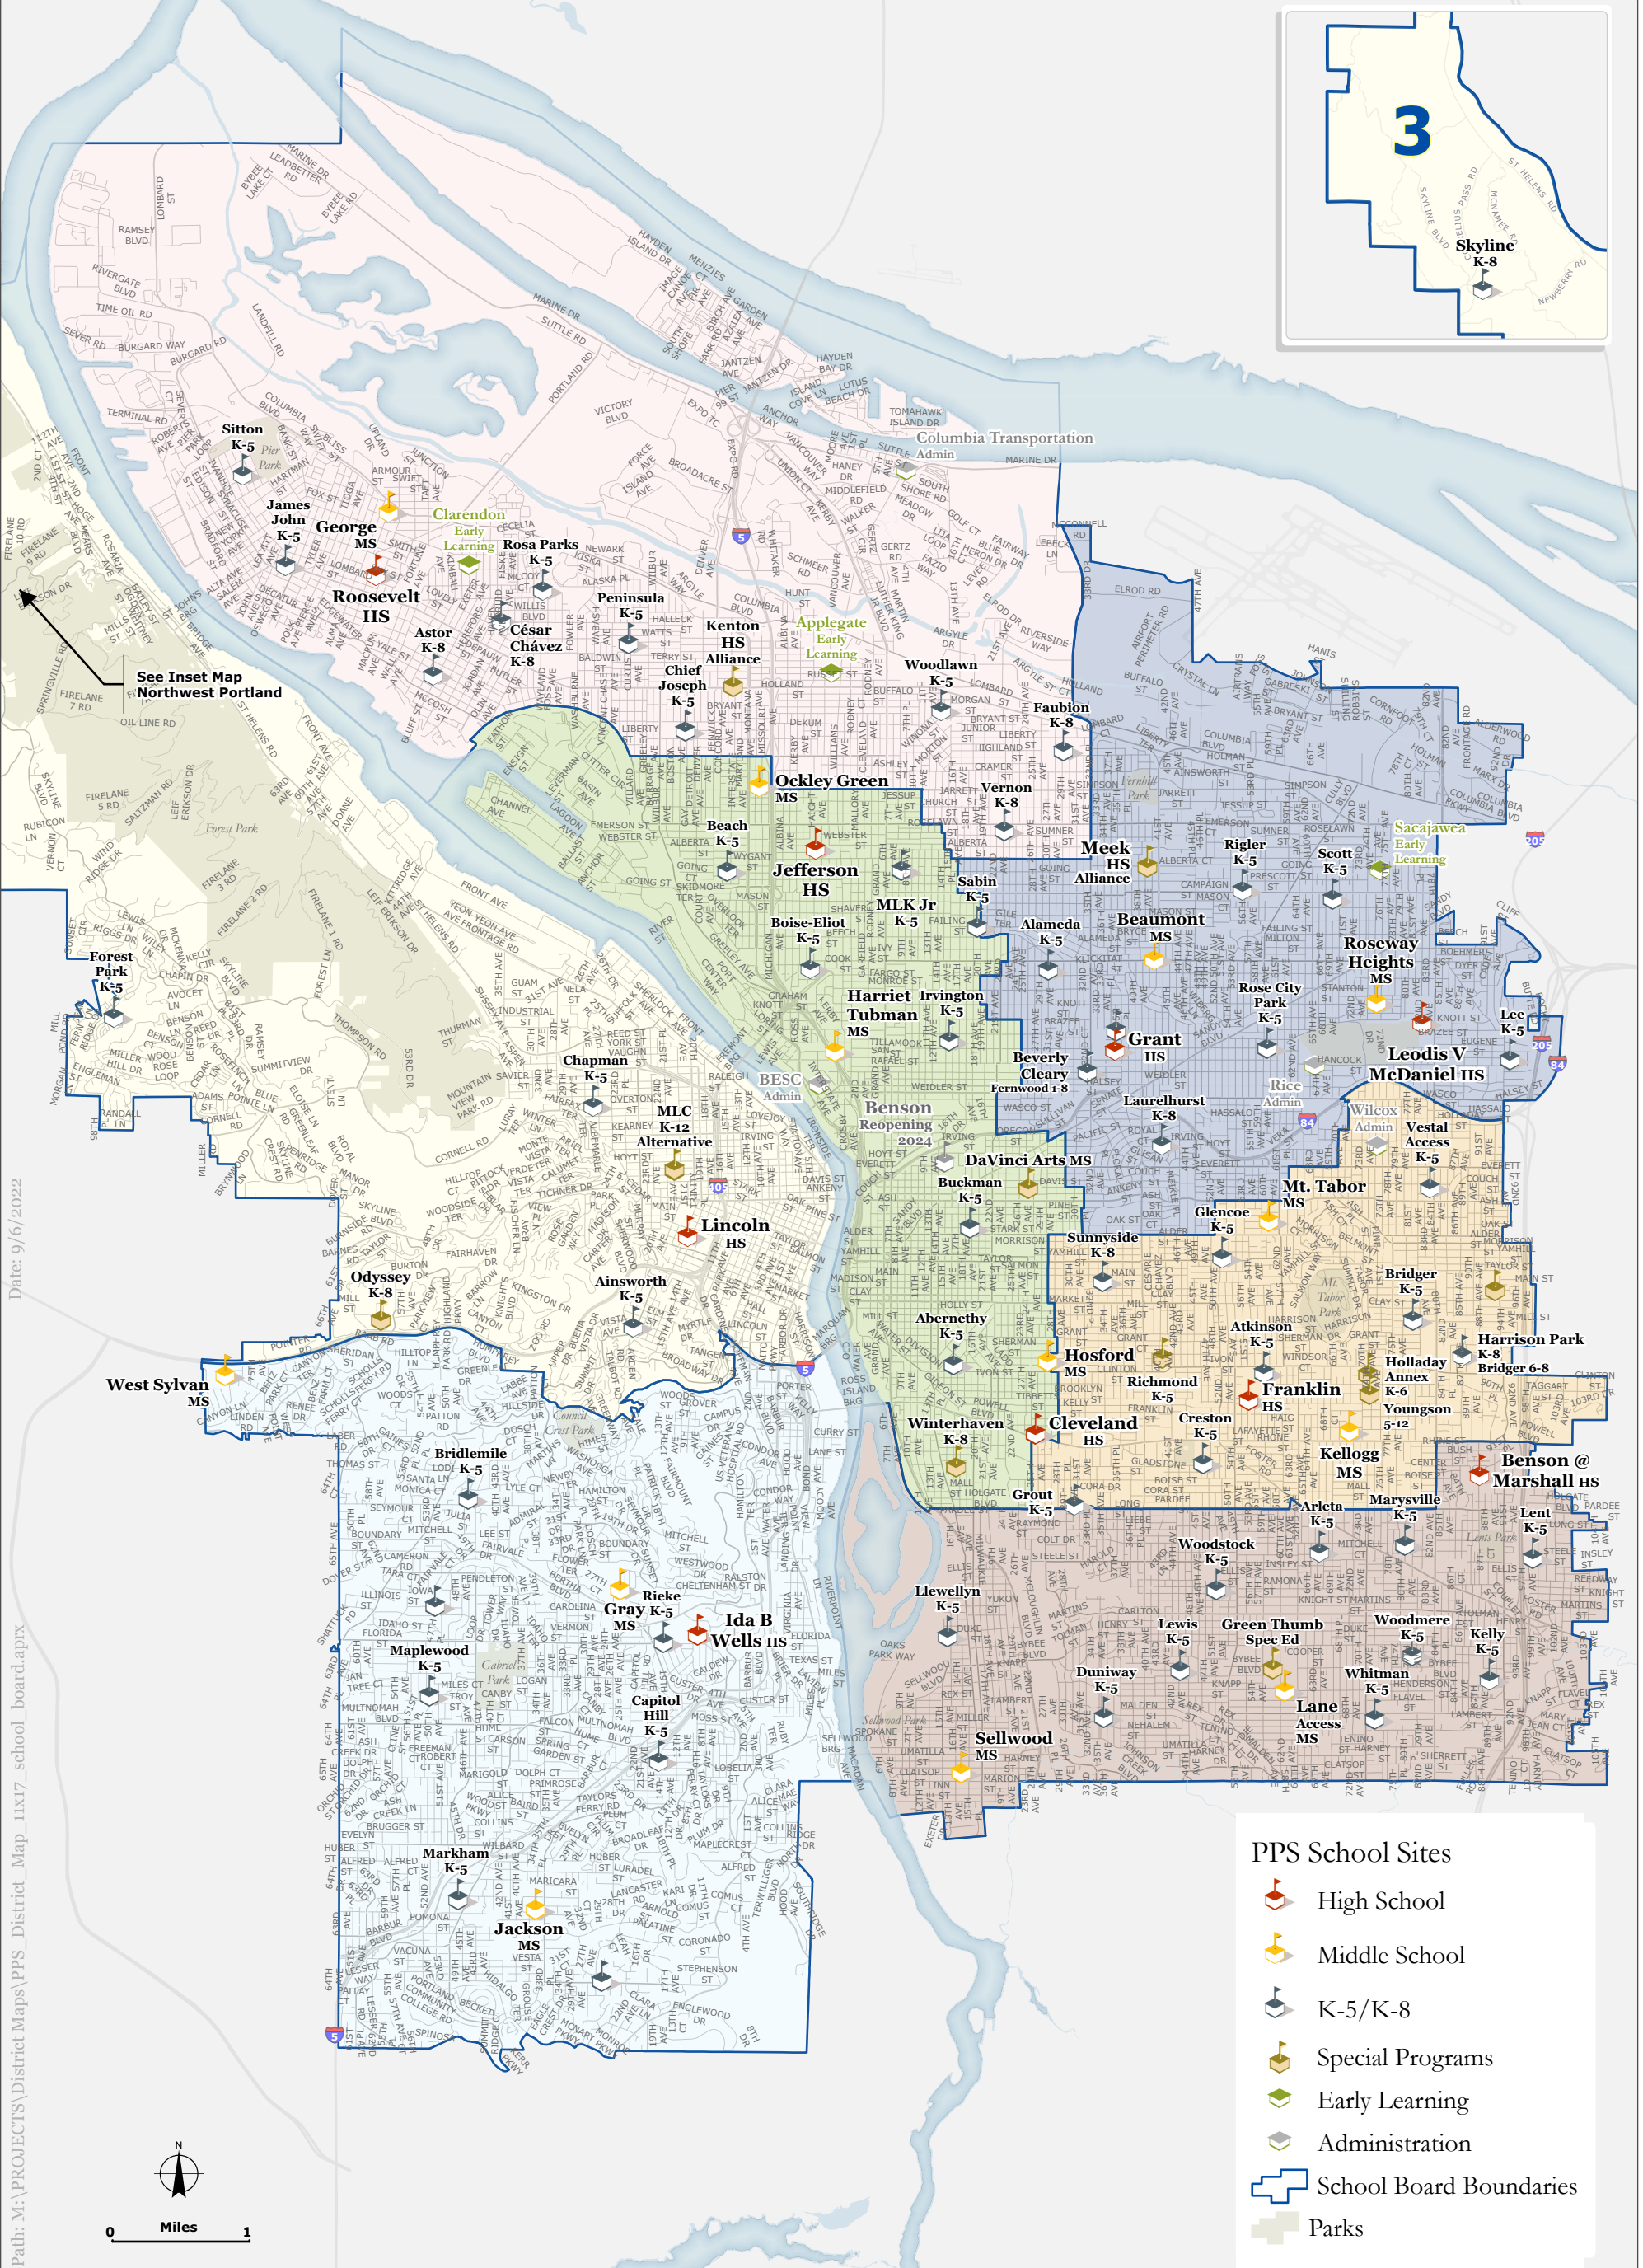

Portland Public Schools School Board Districts 2022-2032

Portland Public Schools is the largest of six school districts within the city of Portland, educating more than 49,000 students.

Every K-12 student has a neighborhood school based on home address.

General information: www.pps.net, 503-916-2000
 Detailed School Boundaries: www.pps.net/page/10800

School Boundaries Do Not Reflect City or County Lines

Map Notes:

- Beverly Cleary K-8 resides at multiple sites:
 - Hollyrood: Kindergarten
 - Fernwood: Grades 1-8
- Benson HS is temporarily located at the Marshall site.
- The Willamette River is a functional boundary for all attendance areas.

Date: 9/6/2022

Path: M:\PROJECTS\District Maps\PPS_District_Map_11x17_school_board.aprx