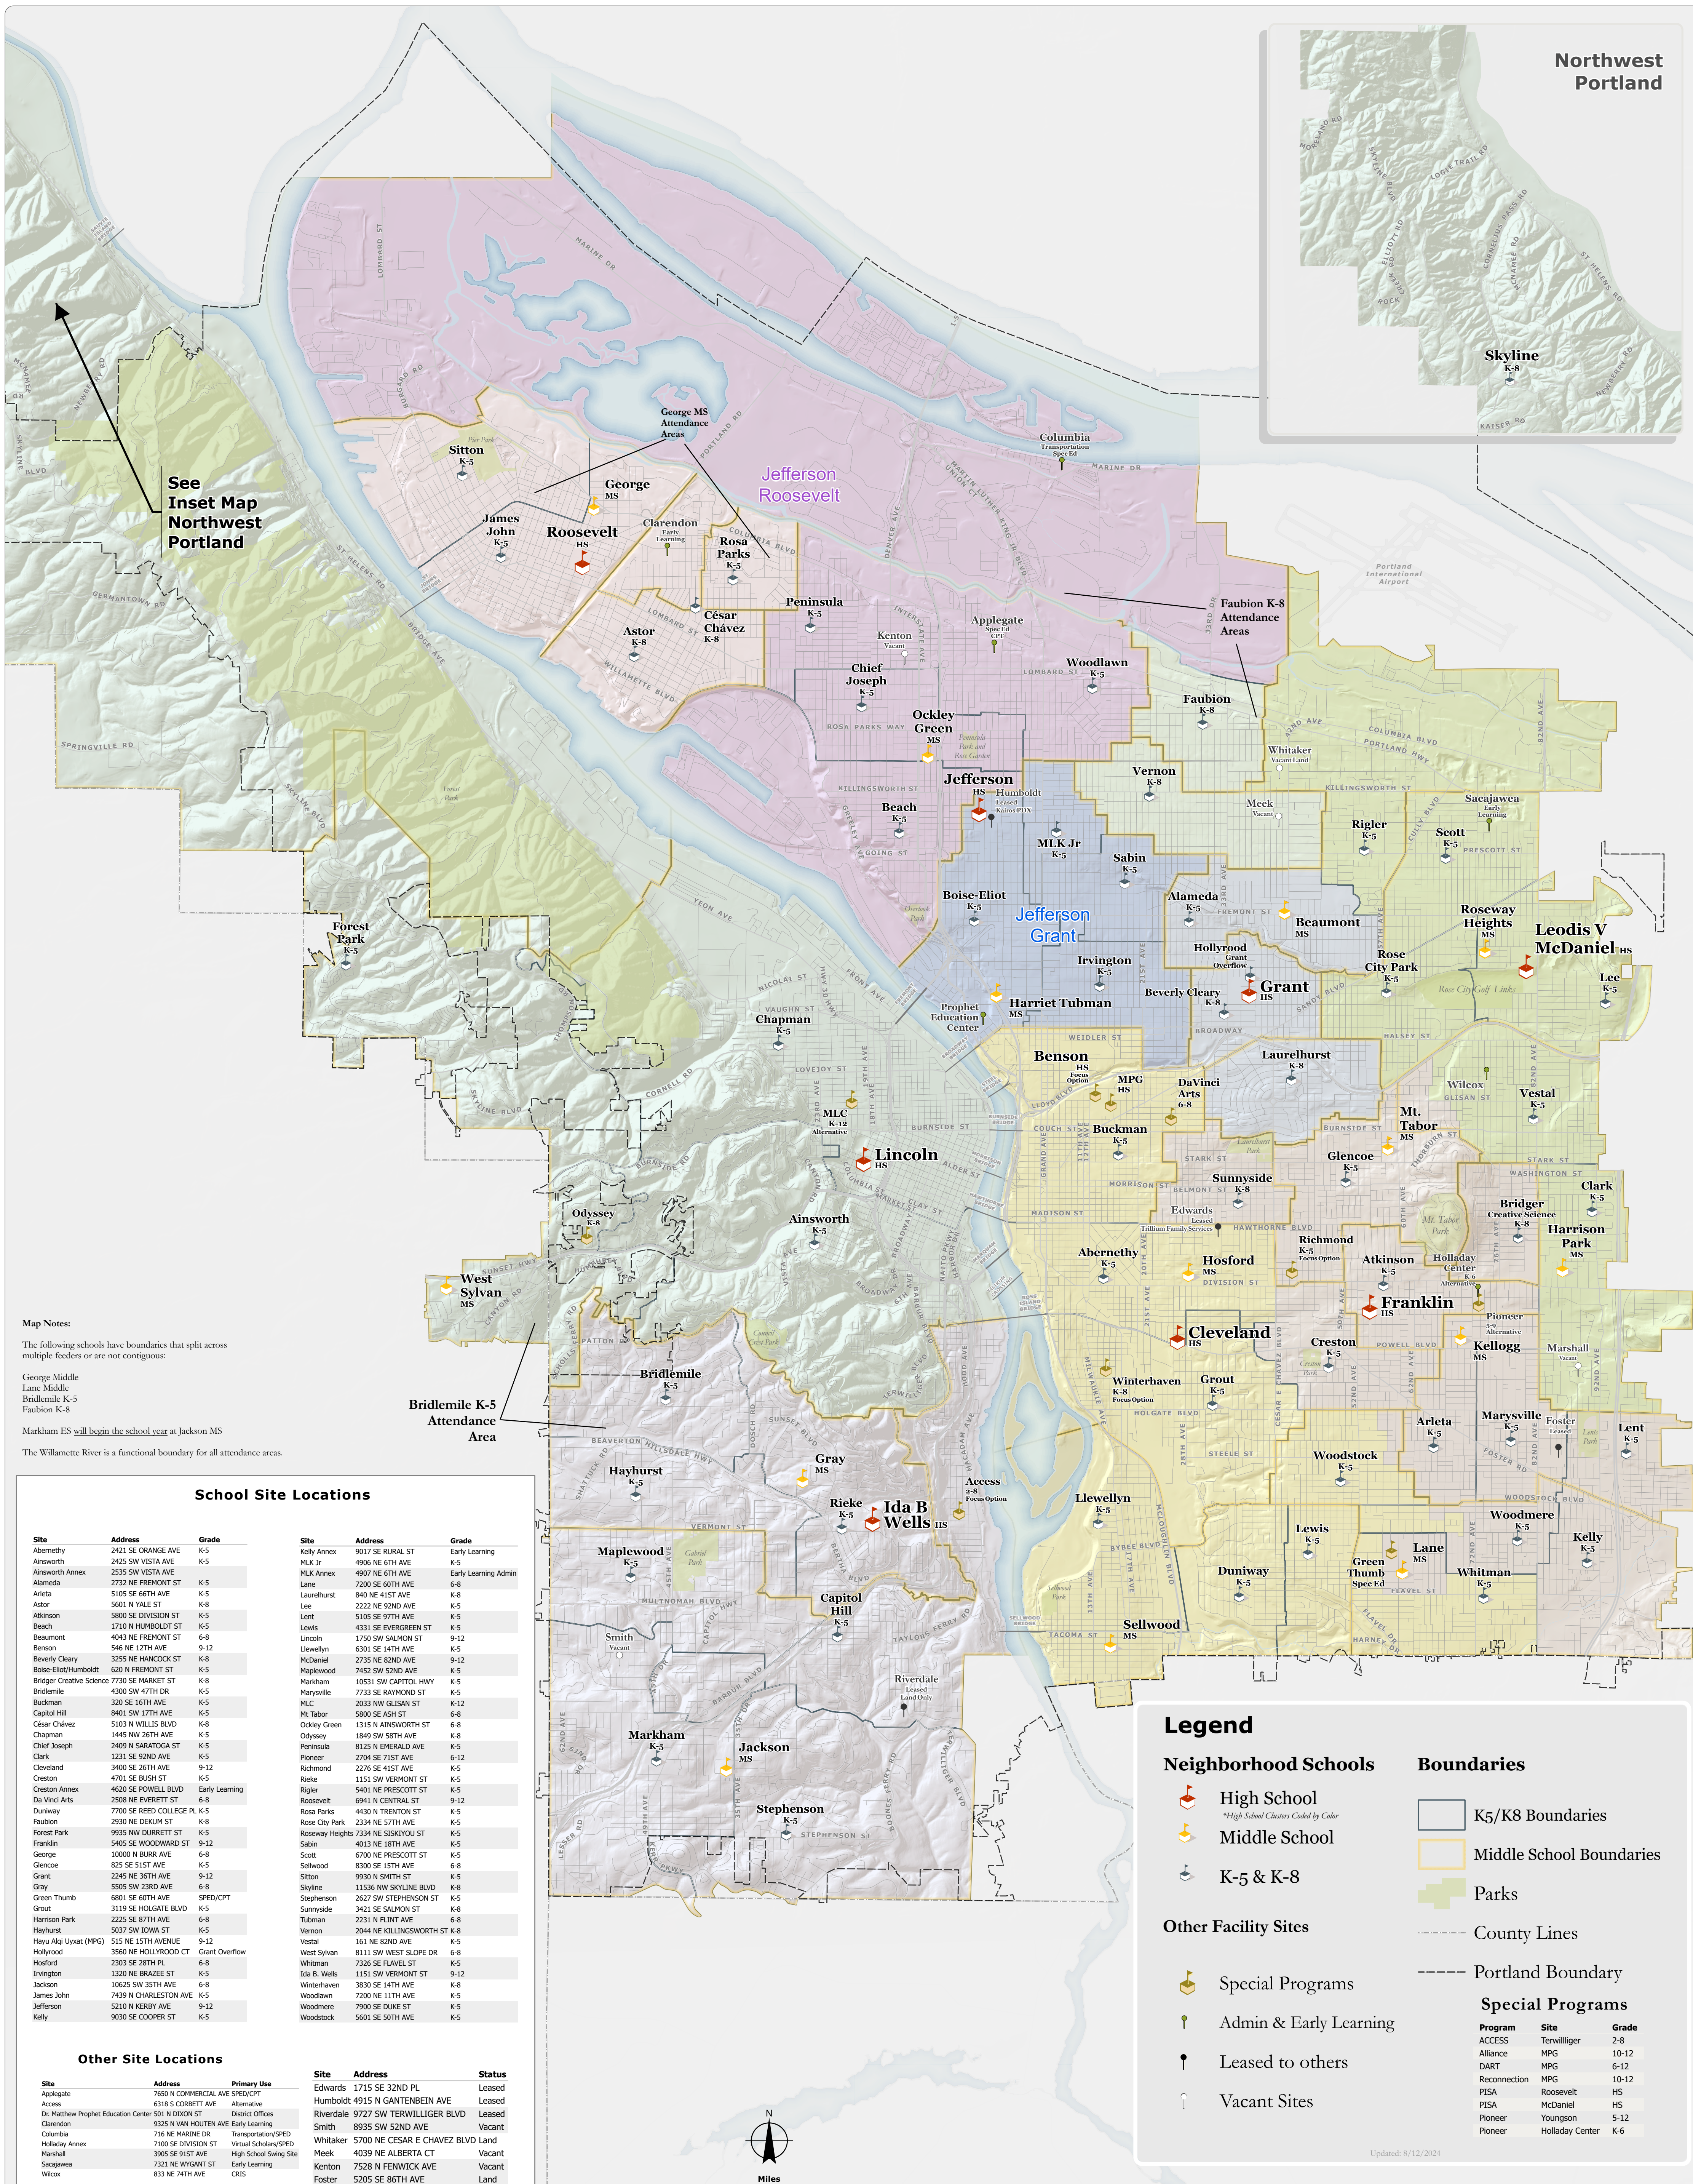

2024-25 Facility Sites with Attendance Areas

See Inset Map Northwest Portland

Map Notes:

The following schools have boundaries that split across multiple feeders or are not contiguous:

- George Middle
- Lane Middle
- Bridlemile K-5
- Faubion K-8

Other Site Locations

Site	Address	Primary Use	Site	Address	Status
Applegate	7650 N COMMERCIAL AVE	SPED/CPT	Edwards	1715 SE 32ND PL	Leased
Access	6318 S COMBET AVE	Alternative	Humboldt	4915 N GANTENREIN AVE	Leased
Dr. Matthew Prophet Education Center	901 N OGDON ST	District Offices	Riverdale	9727 SW TERVILLIGER BLVD	Leased
Clarendon	9325 N VAN HOUTEN AVE	Early Learning	Smith	8935 SW 52ND AVE	Vacant
Columbia	716 NE MARINE DR	Transportation/SPED	Whitaker	5700 NE CESAR E CHAVEZ BLVD	Land
Holladay Annex	7100 SE DIVISION ST	Virtual Scholars/SPED	Meek	4039 NE ALBERTA CT	Vacant
Marshall	3095 SE 91ST AVE	High School Swing Site	Kenton	7528 N FENWICK AVE	Vacant
Sacajawea	7321 NE WYANT ST	Early Learning	Foster	5205 SE 86TH AVE	Land
Wilcox	833 NE 74TH AVE	CRIS			