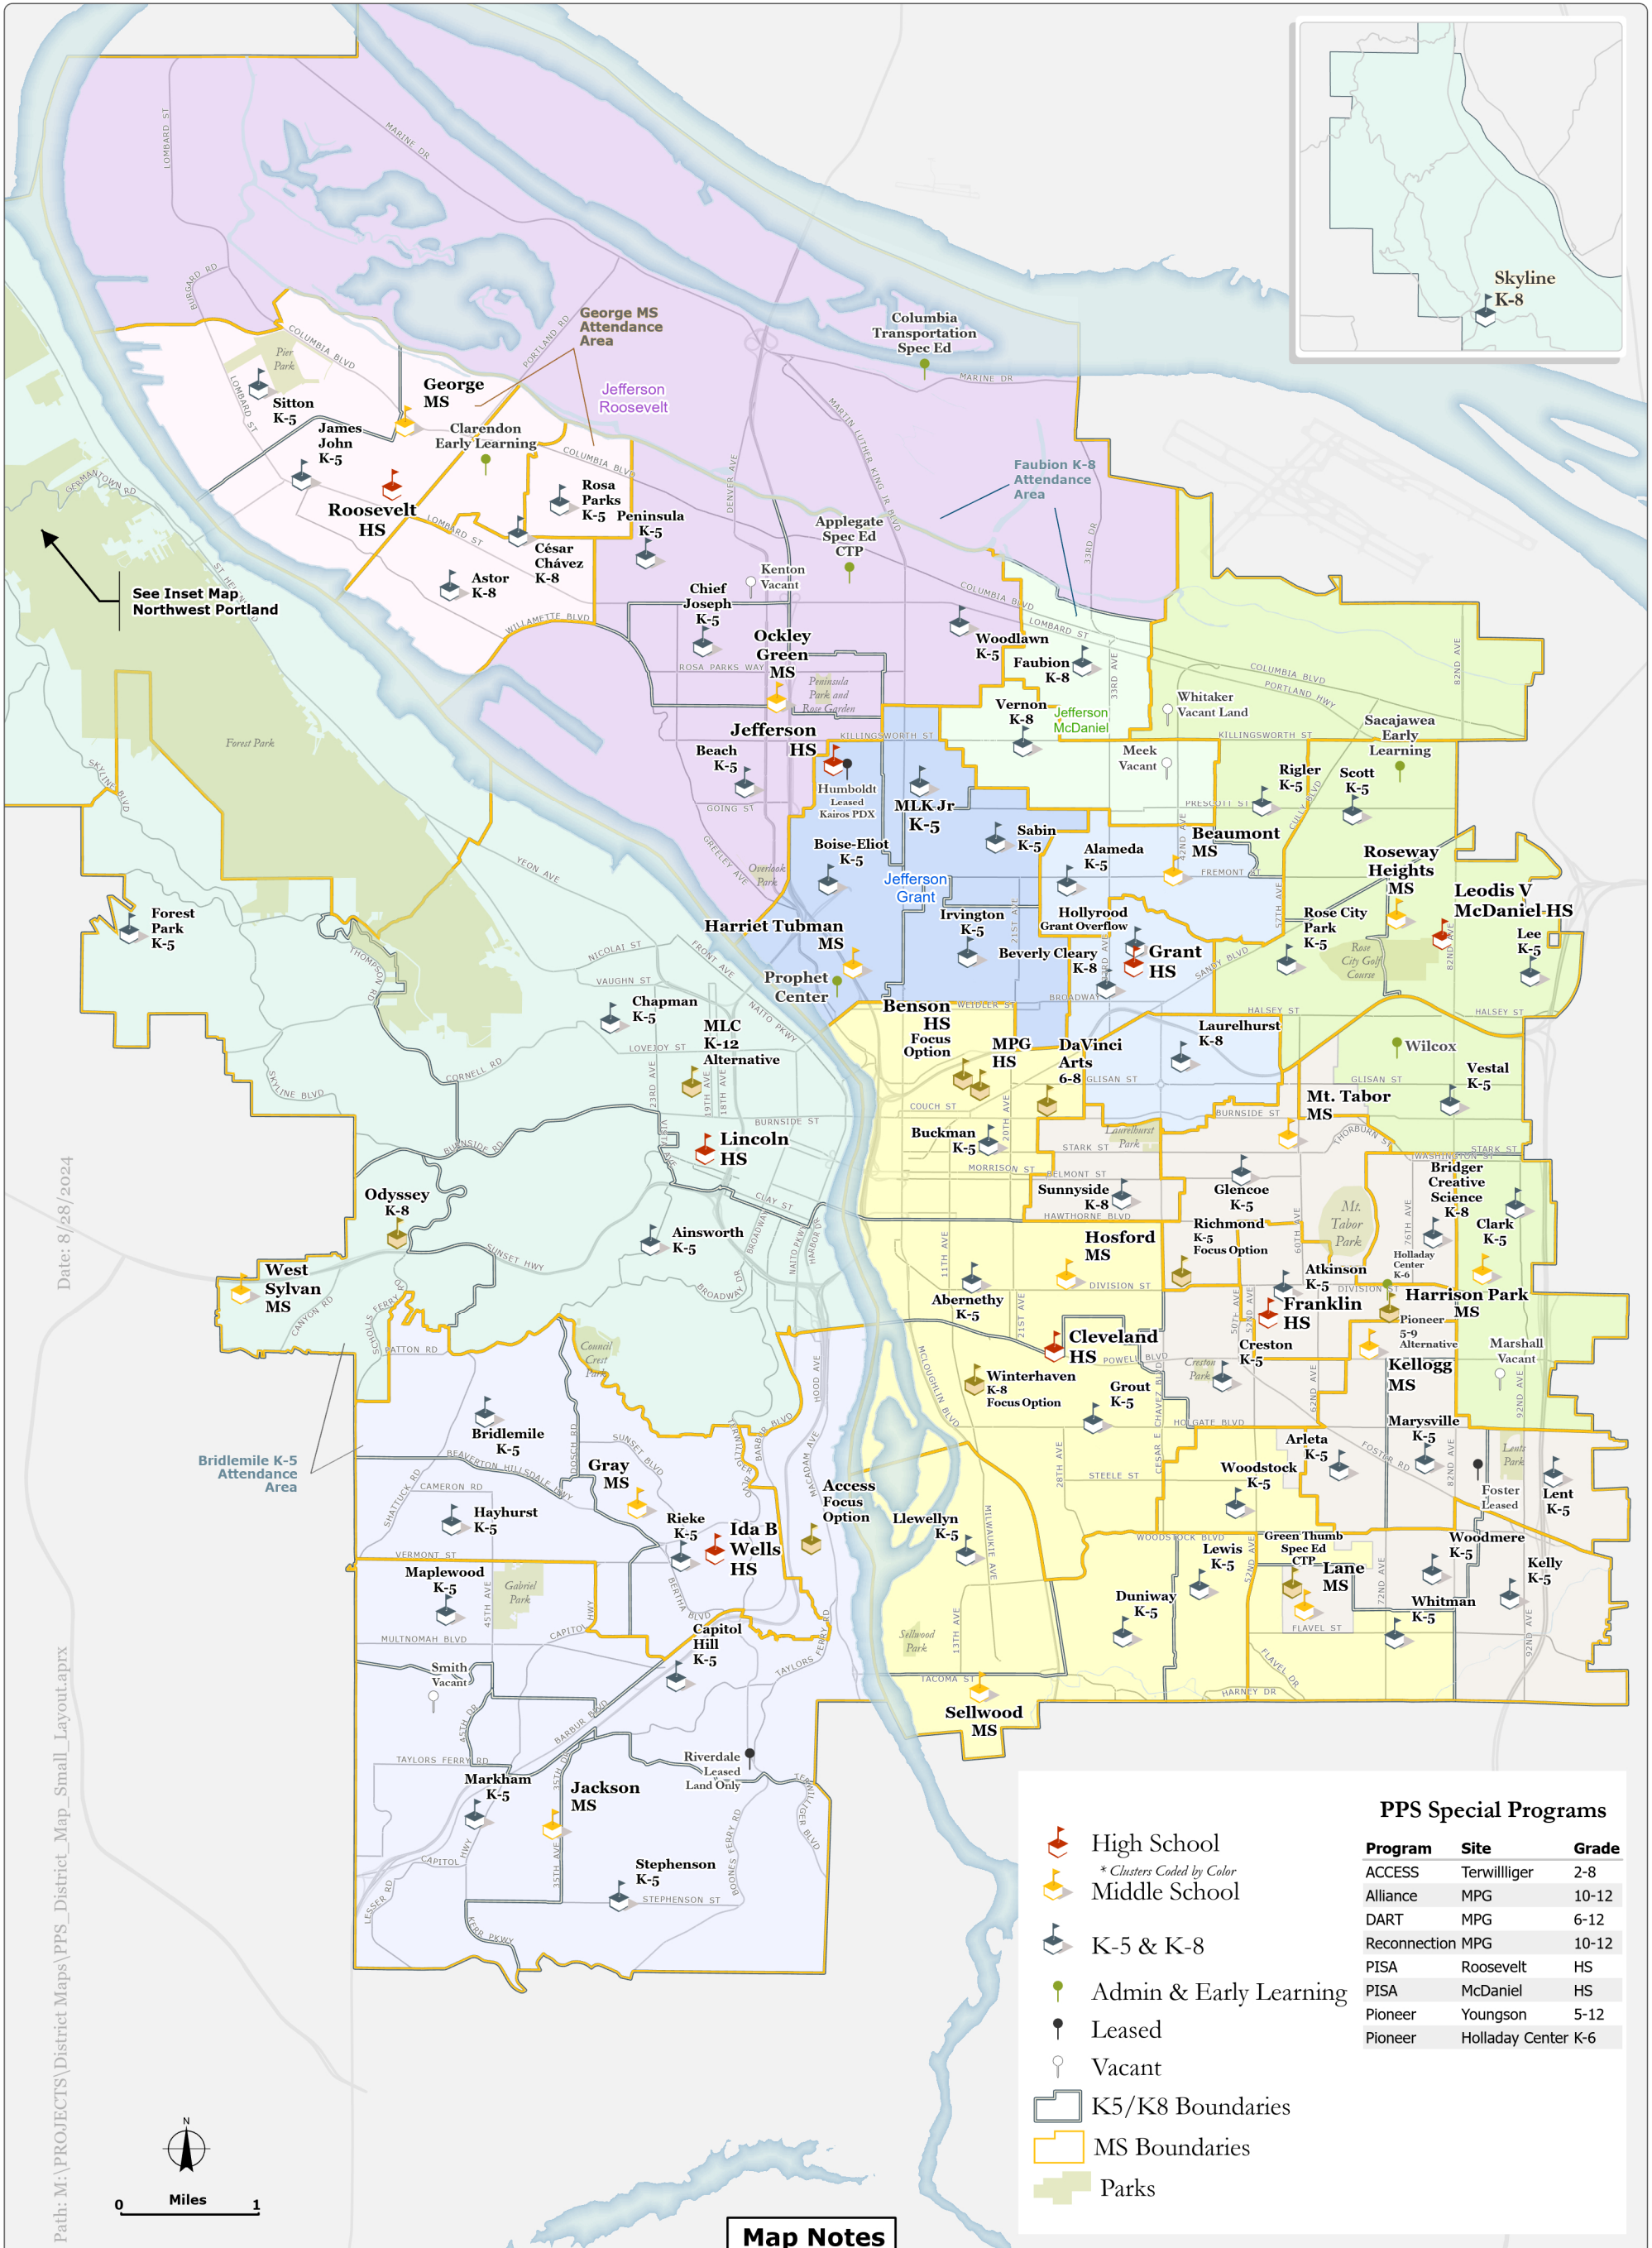

2024-25 Attendance Areas and Schools

Portland Public Schools is the largest of six school districts within the city of Portland, educating more than 46,000 students. Every K-12 student has a neighborhood school based on home address.

Date: 8/28/2024

Path: M:\PROJECTS\District Maps\PPS_District_Map_Small_Layout.aprx

0 Miles 1