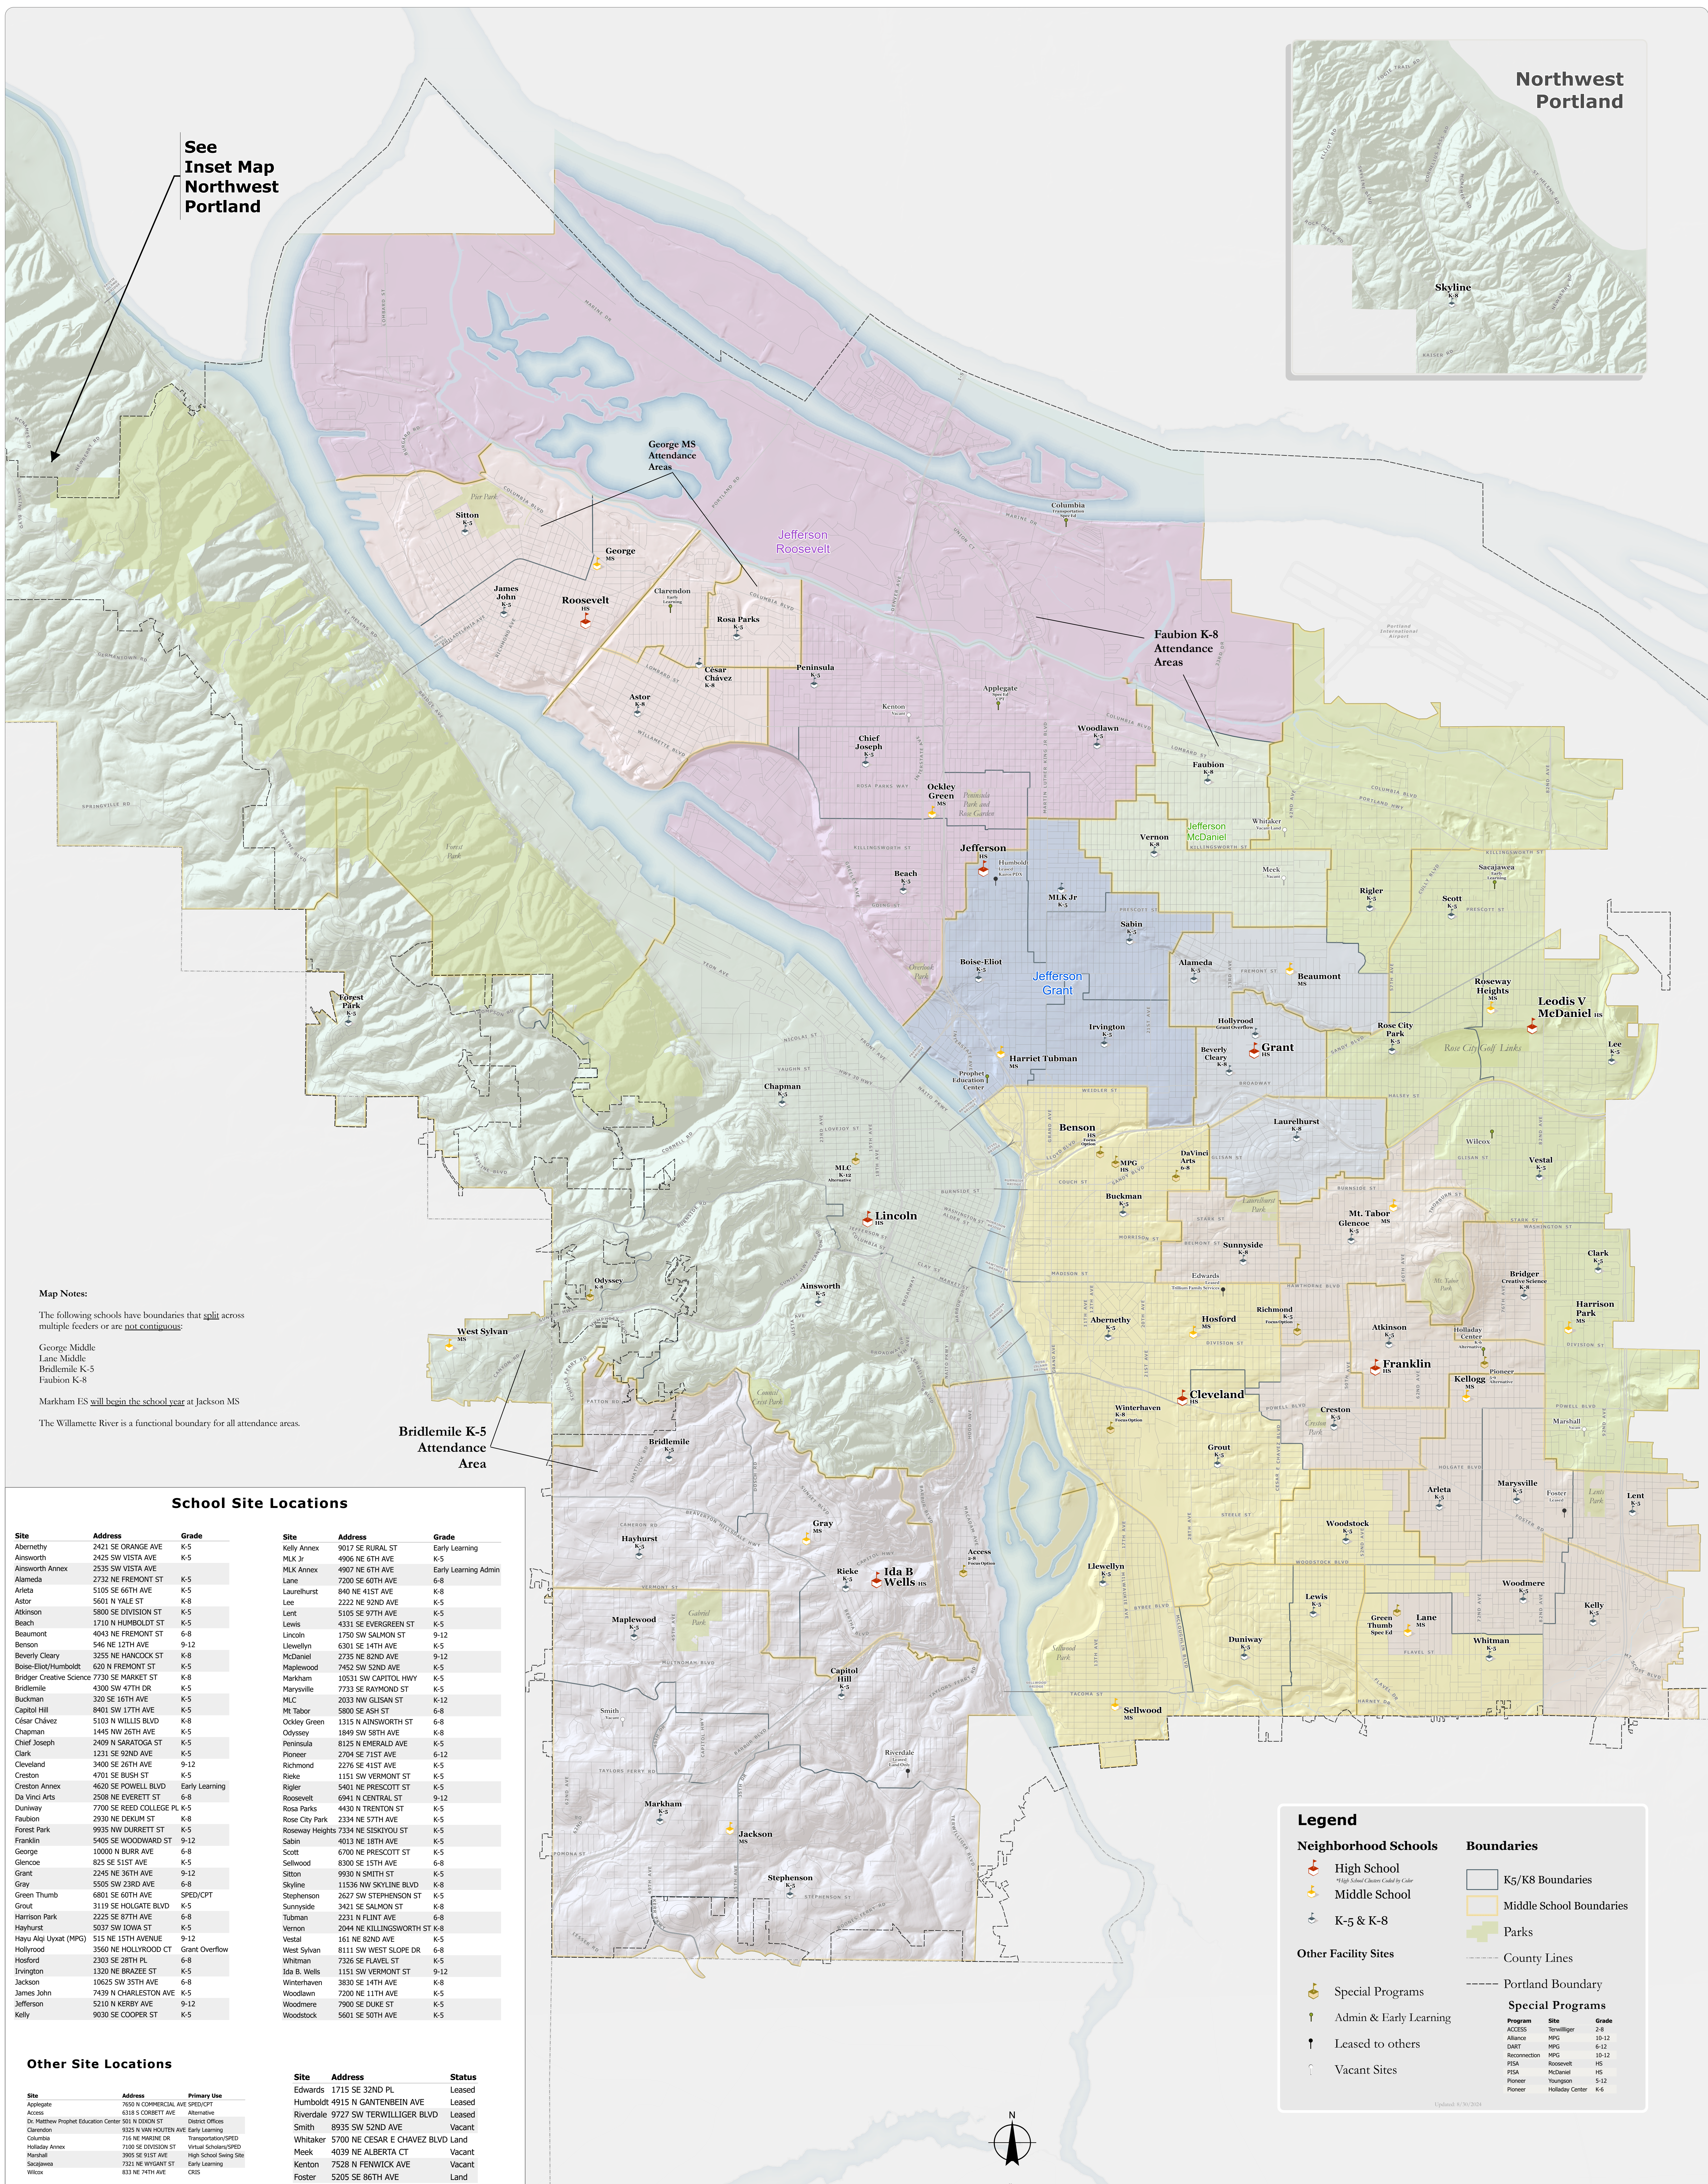

Portland Public Schools 2024-25 Facility Sites with Attendance Areas

See Inset Map Northwest Portland