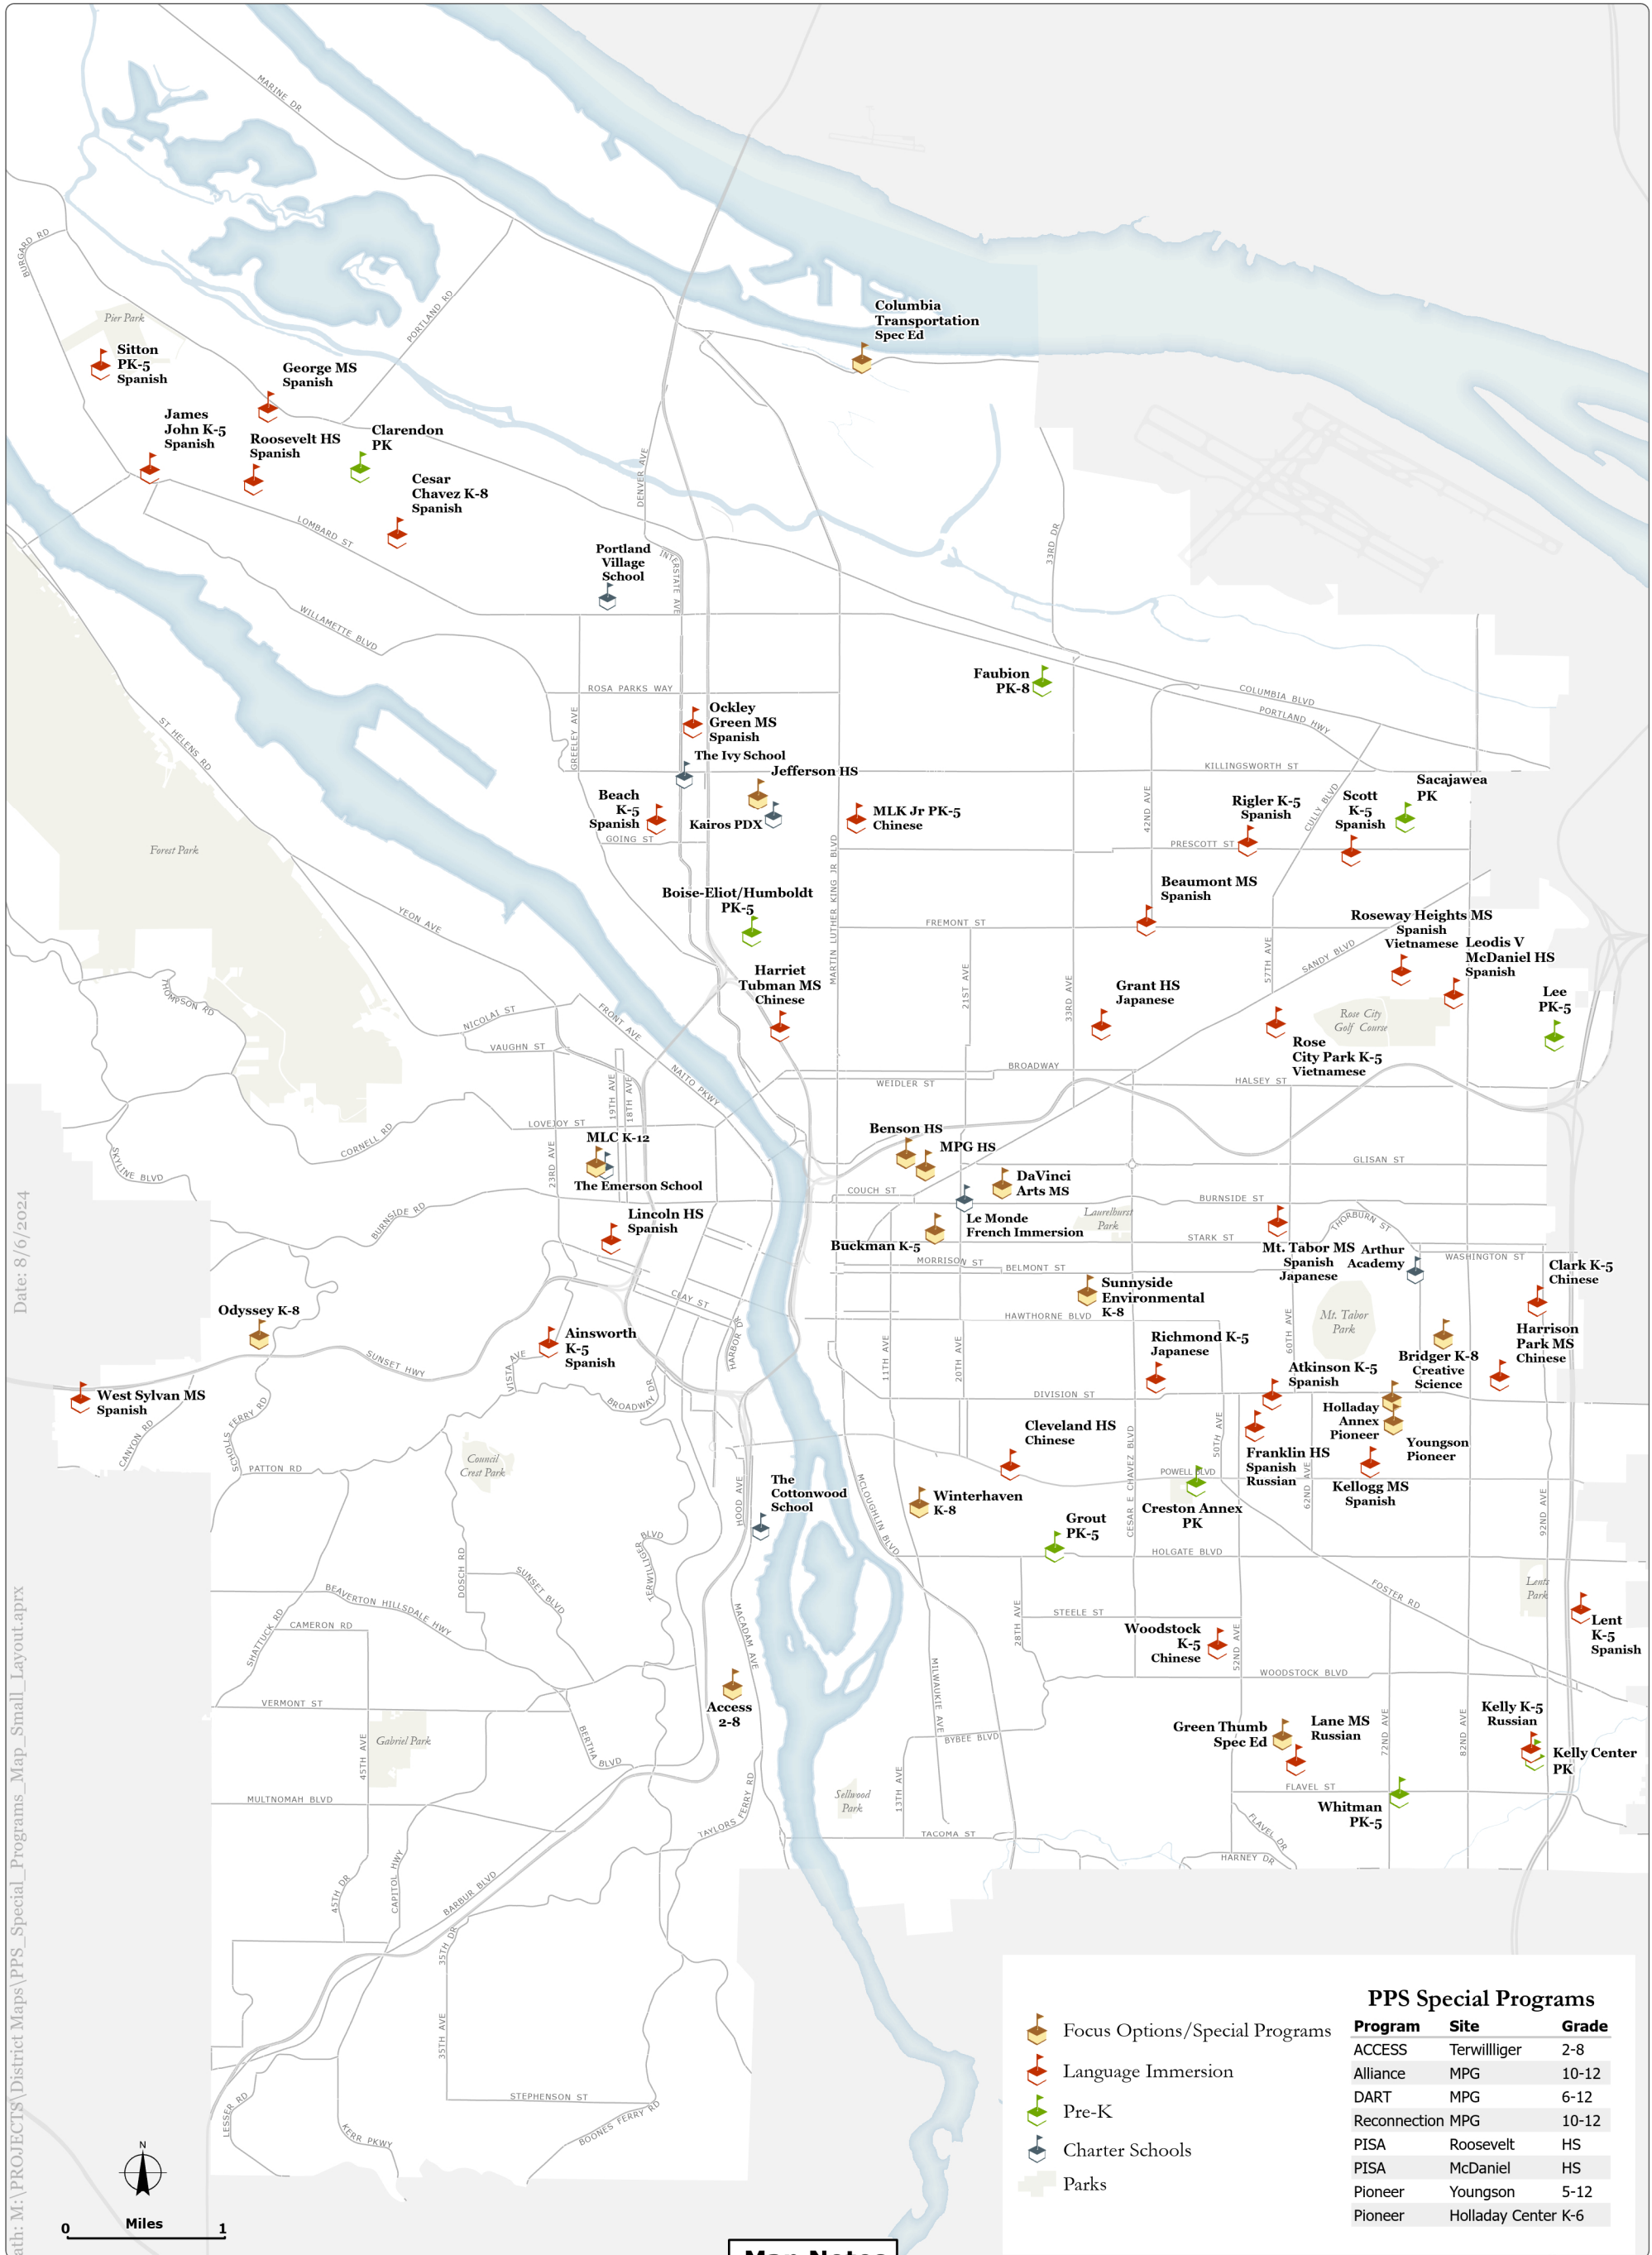

PORTLAND PUBLIC SCHOOLS

2024-25 Focus Options, Language Immersion, Charters Schools and Early Learning Sites

Date: 8/6/2024
Path: M:\PROJECTS\District Maps\PPS_Special_Programs_Map_Small_Layout.aprx

Map Notes

Lent is a Spanish Immersion Only school in conjunction with Marysville ES

Rigler K-5 is a dual language immersion school in conjunction with Scott K-5, Beaumont and Roseway Heights middle schools. For detailed information contact Enrollment at (503) 916-3205 or email: enrollment-office@pps.net

The Willamette River is a functional boundary for all attendance areas. School boundaries do not reflect city or county lines. Detailed School Boundaries: www.pps.net/map