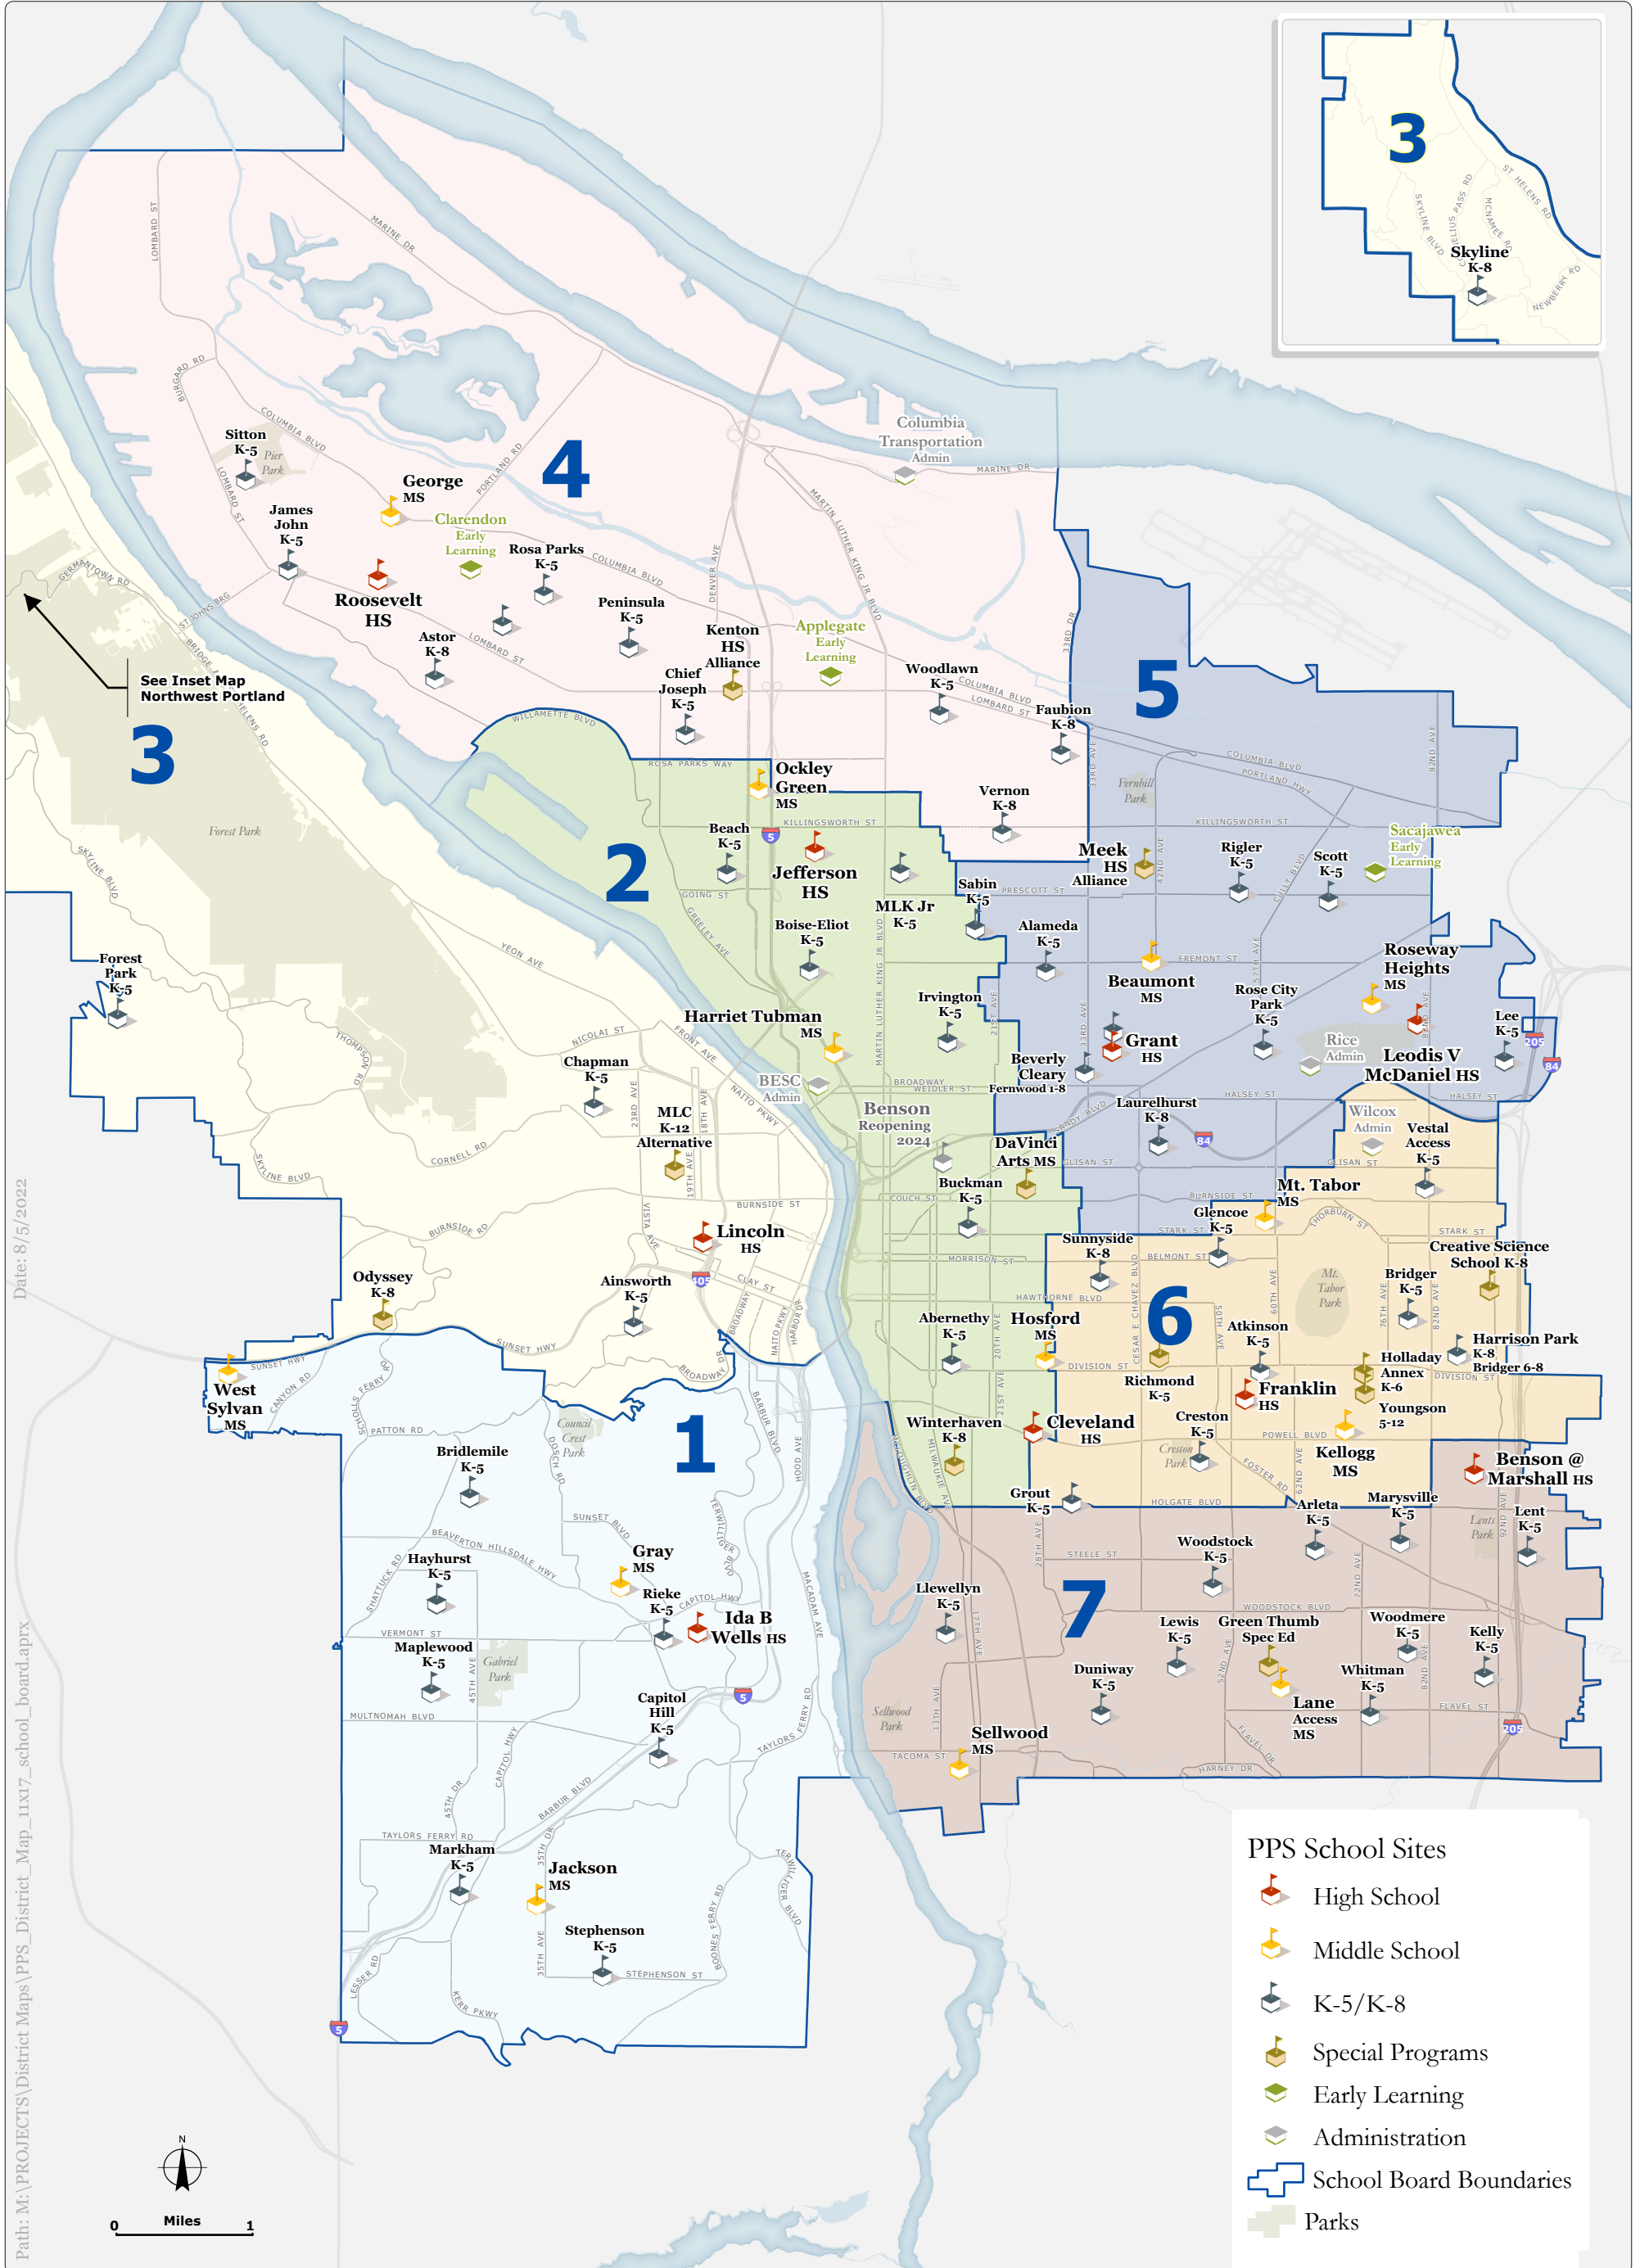

School Board Districts 2022-2032

Portland Public Schools is the largest of six school districts within the city of Portland, educating more than 49,000 students. Every K-12 student has a neighborhood school based on home address.

General information: www.pps.net, 503-916-2000

Detailed School Boundaries: www.pps.net/page/10800

School Boundaries Do Not Reflect City or County Lines

Map Notes:

Beverly Cleary K-8 resides at multiple sites:

- Hollywood: Kindergarten
- Fernwood: Grades 1-8

Benson HS is temporarily located at the Marshall site.

The Willamette River is a functional boundary for all attendance areas.

Date: 8/15/2022

Path: M:\PROJECTS\District Maps\PPS_District_Map_11x17_school_board.aprx

PPS School Sites

- High School
- Middle School
- K-5/K-8
- Special Programs
- Early Learning
- Administration
- School Board Boundaries
- Parks